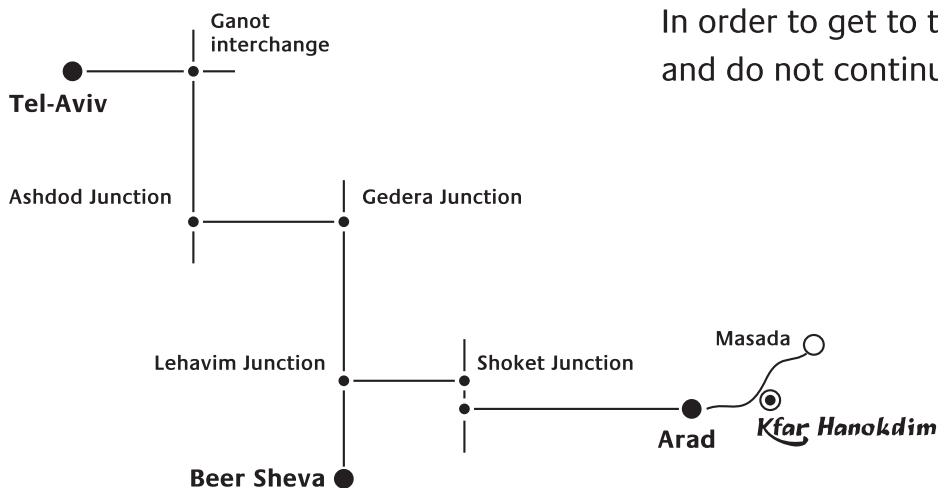

Kfar Hanokdim

Directions Map

Shoket junction to Arad

Please note!

In order to get to the Kfar you must go into Arad and do not continue to the Dead Sea.

Arad to Kfar Hanokdim

Take the left turn going into Arad, pass the central shopping area and turn right onto Ben-yair Street. After a 2 km drive in the direction of Arad's hotel area turn left when you see the sign to Masada-West. Kfar Hanokdim is 8 km away.